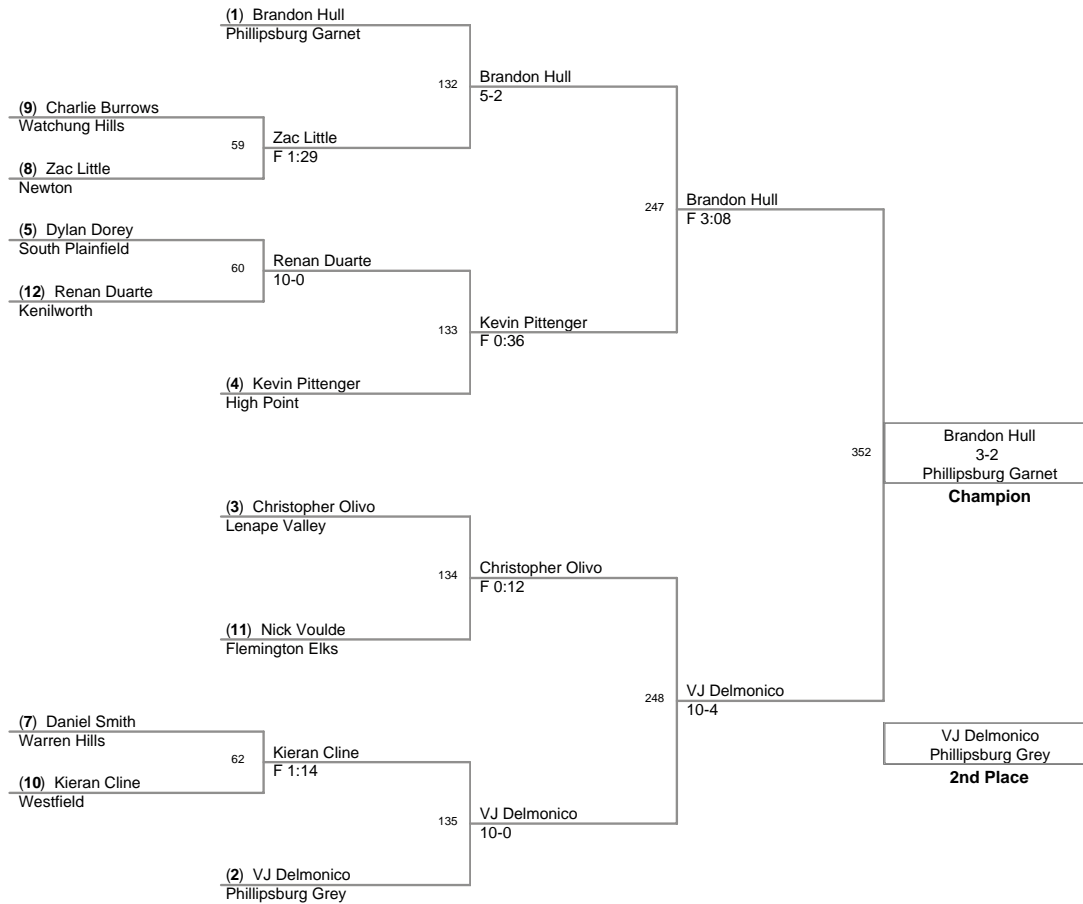

<b>Plc</b>	<b>Points</b>	<b>Team</b>	<b>CH</b>	<b>CONS</b>
1	227.0	South Plainfield	-	-
2	215.0	Phillipsburg Garnet	-	-
3	182.5	Kenilworth	-	-
4	149.5	Watchung Hills	-	-
5	135.5	Kittatinny	-	-
6	95.0	North Warren	-	-
7	93.0	Phillipsburg Grey	-	-
8	84.5	High Point	-	-
9	84.0	Hillsborough	-	-
10	75.5	Randolph	-	-
11	75.0	Newton	-	-
12	71.5	Flemington Elks	-	-
13	63.0	North Hunterdon	-	-
14	56.0	Westfield	-	-
15	55.5	Warren Hills	-	-
16	45.5	Del Val	-	-
17	36.0	Berkeley Heights	-	-
18	26.0	Voorhees	-	-
19	23.0	Lenape Valley	-	-

2008 NJGSWL  
Championships  
**240 Lbs**