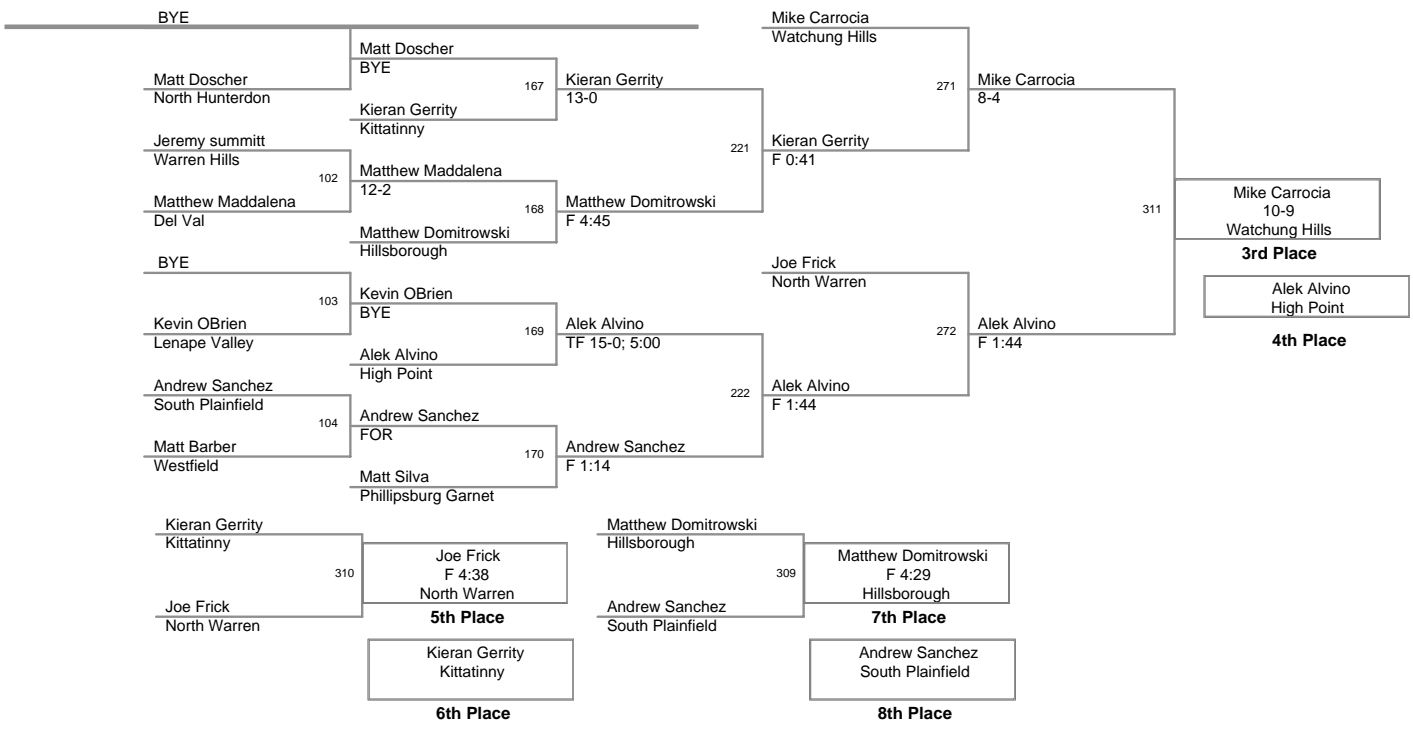

<b>Plc</b>	<b>Points</b>	<b>Team</b>	<b>CH</b>	<b>CONS</b>
1	227.0	South Plainfield	-	-
2	215.0	Phillipsburg Garnet	-	-
3	182.5	Kenilworth	-	-
4	149.5	Watchung Hills	-	-
5	135.5	Kittatinny	-	-
6	95.0	North Warren	-	-
7	93.0	Phillipsburg Grey	-	-
8	84.5	High Point	-	-
9	84.0	Hillsborough	-	-
10	75.5	Randolph	-	-
11	75.0	Newton	-	-
12	71.5	Flemington Elks	-	-
13	63.0	North Hunterdon	-	-
14	56.0	Westfield	-	-
15	55.5	Warren Hills	-	-
16	45.5	Del Val	-	-
17	36.0	Berkeley Heights	-	-
18	26.0	Voorhees	-	-
19	23.0	Lenape Valley	-	-

2008 NJGSWL  
Championships  
**240 Lbs**