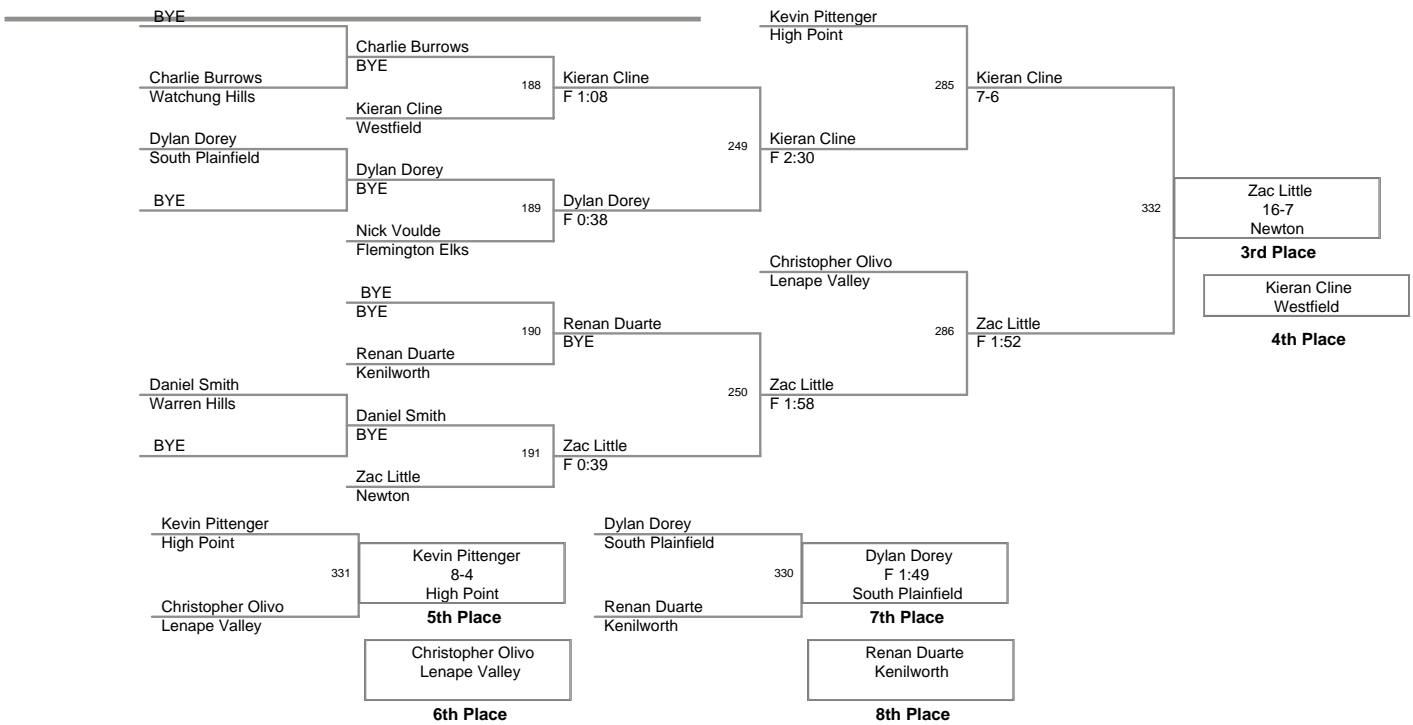

<b>Plc</b>	<b>Points</b>	<b>Team</b>	<b>CH</b>	<b>CONS</b>
1	227.0	South Plainfield	-	-
2	215.0	Phillipsburg Garnet	-	-
3	182.5	Kenilworth	-	-
4	149.5	Watchung Hills	-	-
5	135.5	Kittatinny	-	-
6	95.0	North Warren	-	-
7	93.0	Phillipsburg Grey	-	-
8	84.5	High Point	-	-
9	84.0	Hillsborough	-	-
10	75.5	Randolph	-	-
11	75.0	Newton	-	-
12	71.5	Flemington Elks	-	-
13	63.0	North Hunterdon	-	-
14	56.0	Westfield	-	-
15	55.5	Warren Hills	-	-
16	45.5	Del Val	-	-
17	36.0	Berkeley Heights	-	-
18	26.0	Voorhees	-	-
19	23.0	Lenape Valley	-	-

2008 NJGSWL  
Championships  
**240 Lbs**