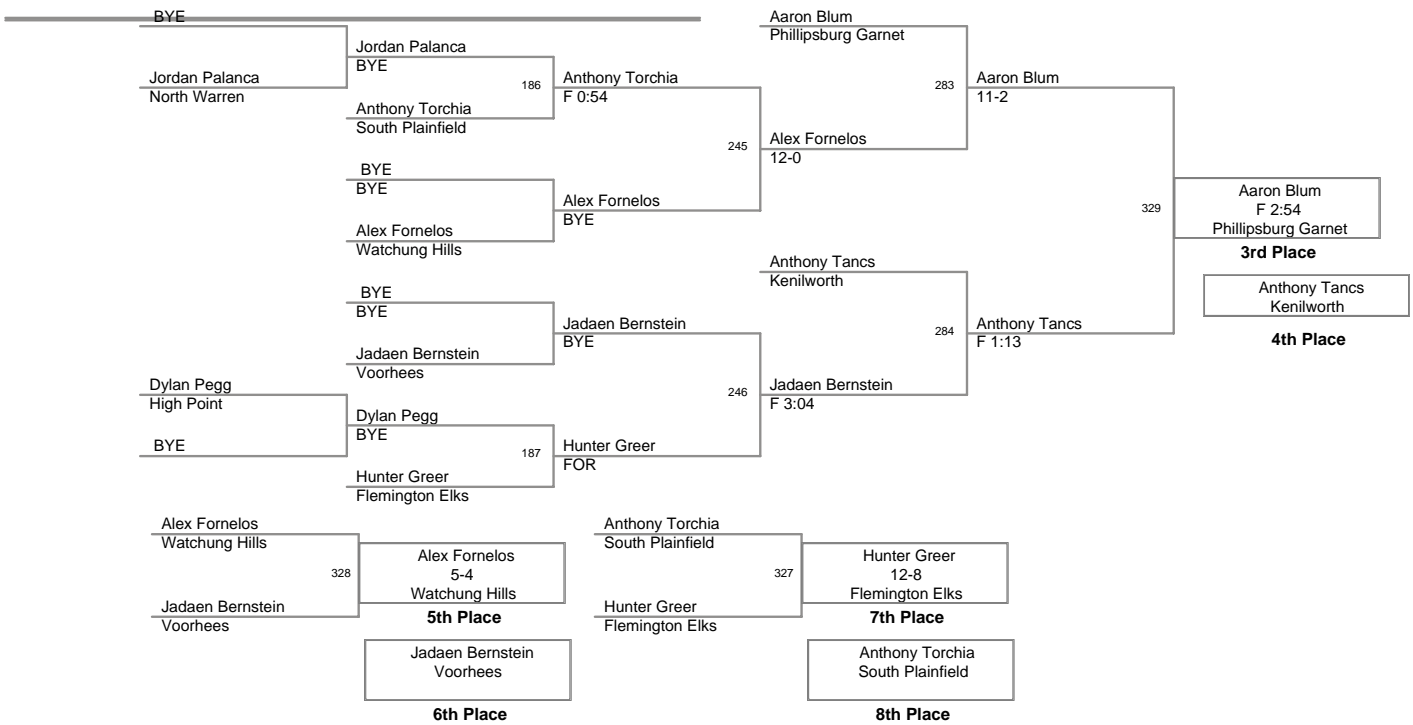

<b>Plc</b>	<b>Points</b>	<b>Team</b>	<b>CH</b>	<b>CONS</b>
1	227.0	South Plainfield	-	-
2	215.0	Phillipsburg Garnet	-	-
3	182.5	Kenilworth	-	-
4	149.5	Watchung Hills	-	-
5	135.5	Kittatinny	-	-
6	95.0	North Warren	-	-
7	93.0	Phillipsburg Grey	-	-
8	84.5	High Point	-	-
9	84.0	Hillsborough	-	-
10	75.5	Randolph	-	-
11	75.0	Newton	-	-
12	71.5	Flemington Elks	-	-
13	63.0	North Hunterdon	-	-
14	56.0	Westfield	-	-
15	55.5	Warren Hills	-	-
16	45.5	Del Val	-	-
17	36.0	Berkeley Heights	-	-
18	26.0	Voorhees	-	-
19	23.0	Lenape Valley	-	-

2008 NJGSWL  
Championships  
**240 Lbs**