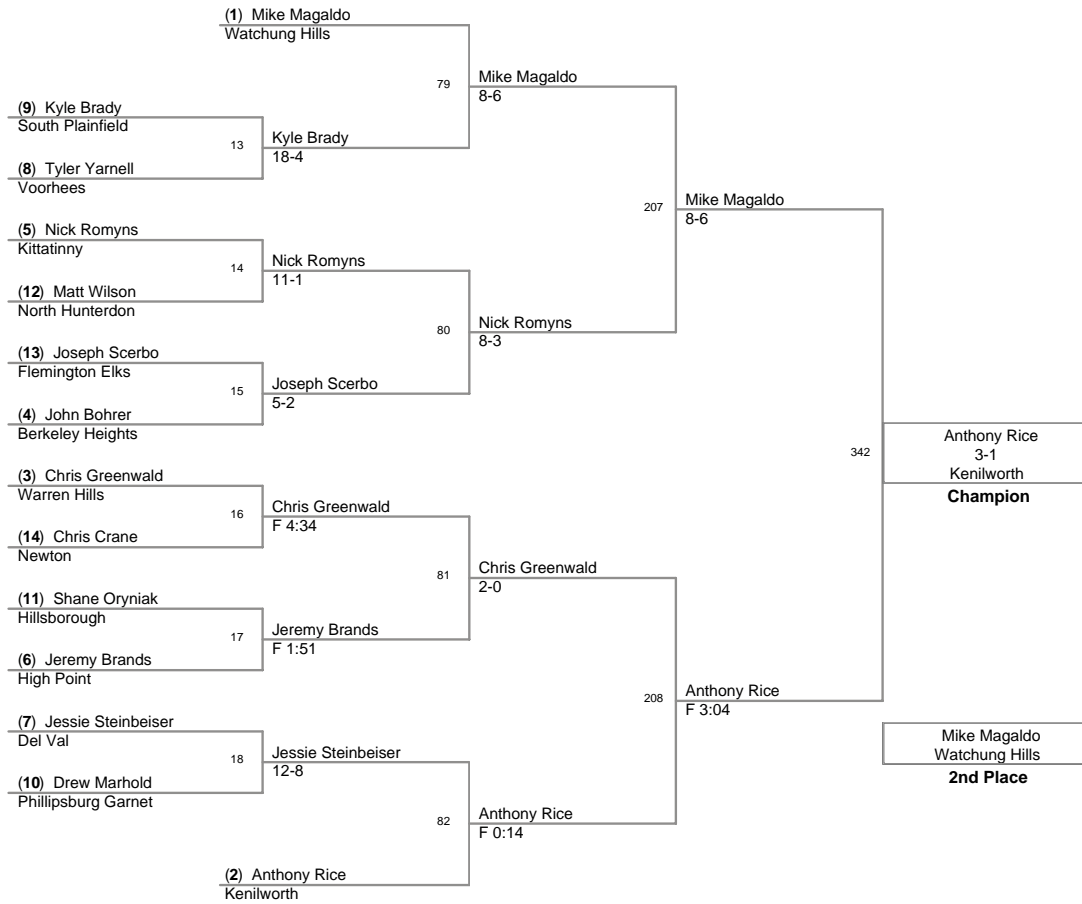

<b>Plc</b>	<b>Points</b>	<b>Team</b>	<b>CH</b>	<b>CONS</b>
1	227.0	South Plainfield	-	-
2	215.0	Phillipsburg Garnet	-	-
3	182.5	Kenilworth	-	-
4	149.5	Watchung Hills	-	-
5	135.5	Kittatinny	-	-
6	95.0	North Warren	-	-
7	93.0	Phillipsburg Grey	-	-
8	84.5	High Point	-	-
9	84.0	Hillsborough	-	-
10	75.5	Randolph	-	-
11	75.0	Newton	-	-
12	71.5	Flemington Elks	-	-
13	63.0	North Hunterdon	-	-
14	56.0	Westfield	-	-
15	55.5	Warren Hills	-	-
16	45.5	Del Val	-	-
17	36.0	Berkeley Heights	-	-
18	26.0	Voorhees	-	-
19	23.0	Lenape Valley	-	-

2008 NJGSWL  
Championships  
**240 Lbs**