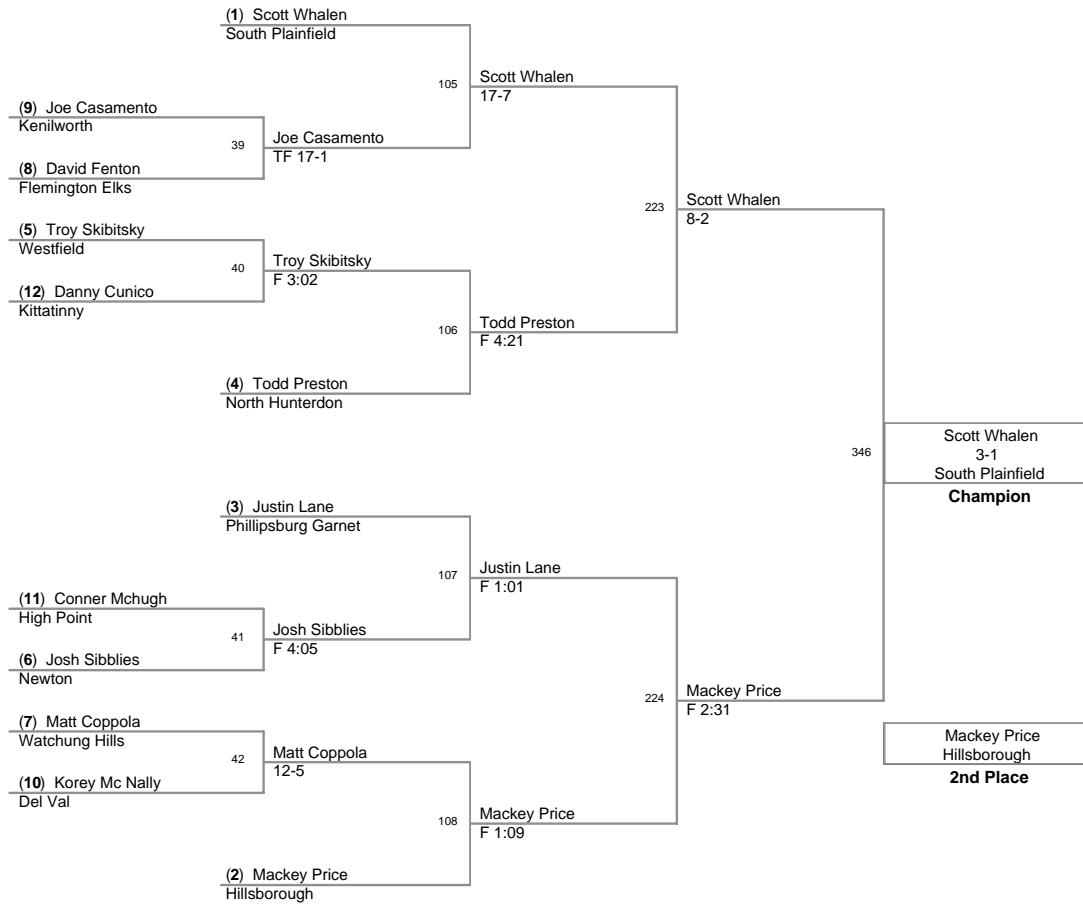

<b>Plc</b>	<b>Points</b>	<b>Team</b>	<b>CH</b>	<b>CONS</b>
1	227.0	South Plainfield	-	-
2	215.0	Phillipsburg Garnet	-	-
3	182.5	Kenilworth	-	-
4	149.5	Watchung Hills	-	-
5	135.5	Kittatinny	-	-
6	95.0	North Warren	-	-
7	93.0	Phillipsburg Grey	-	-
8	84.5	High Point	-	-
9	84.0	Hillsborough	-	-
10	75.5	Randolph	-	-
11	75.0	Newton	-	-
12	71.5	Flemington Elks	-	-
13	63.0	North Hunterdon	-	-
14	56.0	Westfield	-	-
15	55.5	Warren Hills	-	-
16	45.5	Del Val	-	-
17	36.0	Berkeley Heights	-	-
18	26.0	Voorhees	-	-
19	23.0	Lenape Valley	-	-

2008 NJGSWL  
Championships  
**240 Lbs**