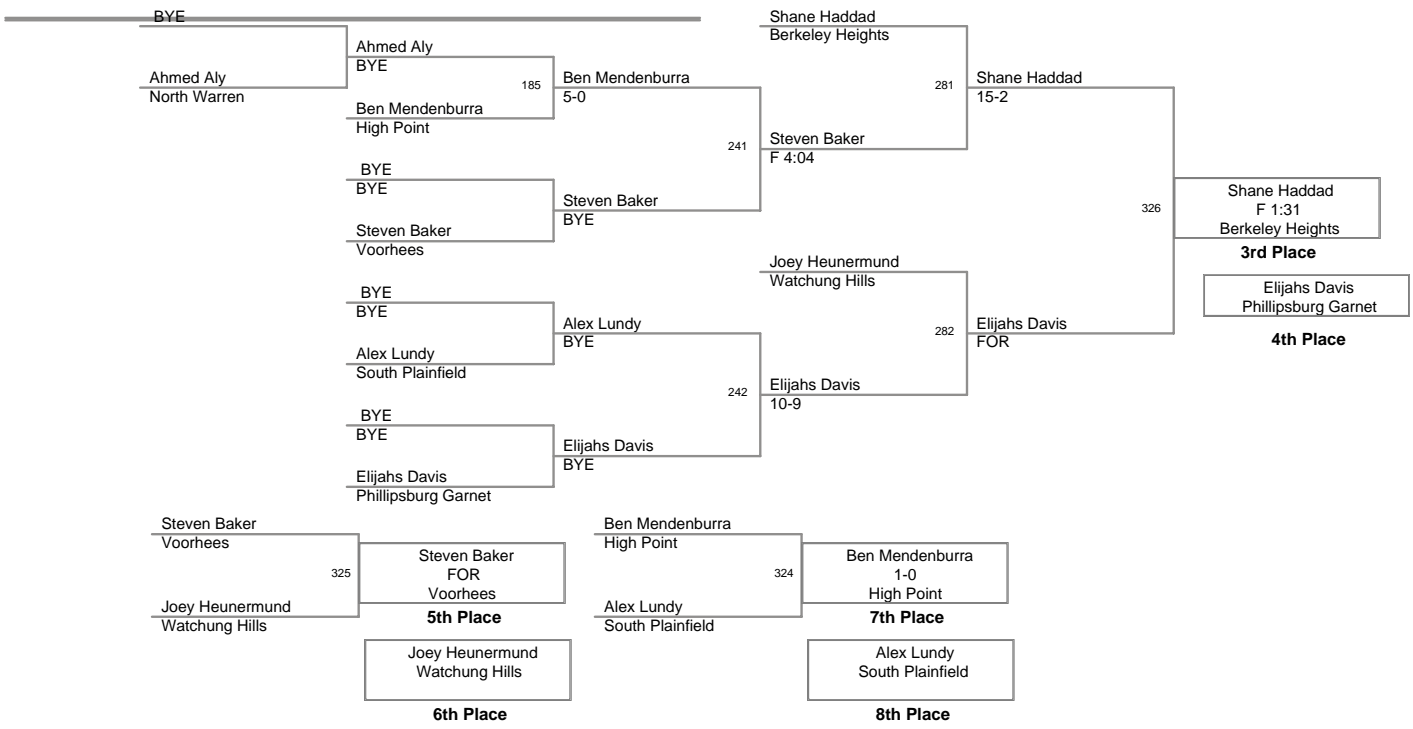

<b>Plc</b>	<b>Points</b>	<b>Team</b>	<b>CH</b>	<b>CONS</b>
1	227.0	South Plainfield	-	-
2	215.0	Phillipsburg Garnet	-	-
3	182.5	Kenilworth	-	-
4	149.5	Watchung Hills	-	-
5	135.5	Kittatinny	-	-
6	95.0	North Warren	-	-
7	93.0	Phillipsburg Grey	-	-
8	84.5	High Point	-	-
9	84.0	Hillsborough	-	-
10	75.5	Randolph	-	-
11	75.0	Newton	-	-
12	71.5	Flemington Elks	-	-
13	63.0	North Hunterdon	-	-
14	56.0	Westfield	-	-
15	55.5	Warren Hills	-	-
16	45.5	Del Val	-	-
17	36.0	Berkeley Heights	-	-
18	26.0	Voorhees	-	-
19	23.0	Lenape Valley	-	-

2008 NJGSWL  
Championships  
**240 Lbs**