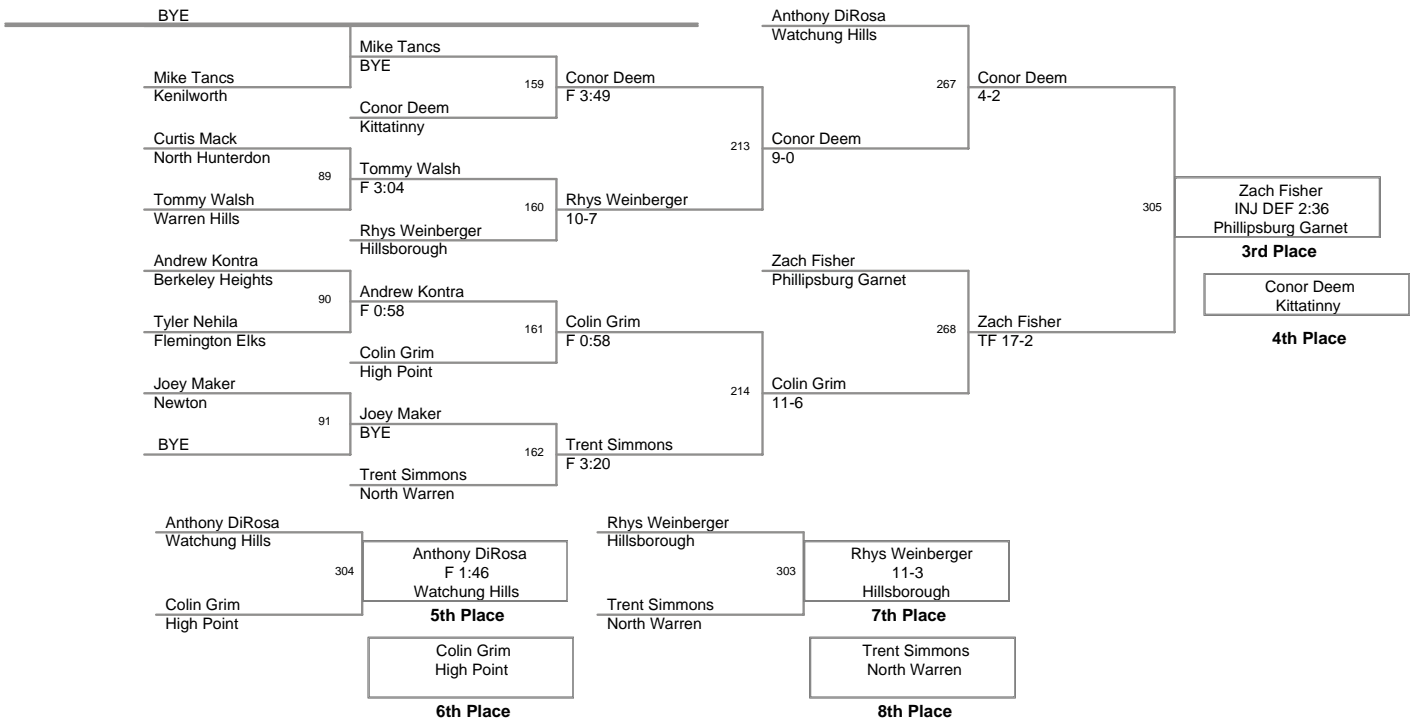

<b>Plc</b>	<b>Points</b>	<b>Team</b>	<b>CH</b>	<b>CONS</b>
1	227.0	South Plainfield	-	-
2	215.0	Phillipsburg Garnet	-	-
3	182.5	Kenilworth	-	-
4	149.5	Watchung Hills	-	-
5	135.5	Kittatinny	-	-
6	95.0	North Warren	-	-
7	93.0	Phillipsburg Grey	-	-
8	84.5	High Point	-	-
9	84.0	Hillsborough	-	-
10	75.5	Randolph	-	-
11	75.0	Newton	-	-
12	71.5	Flemington Elks	-	-
13	63.0	North Hunterdon	-	-
14	56.0	Westfield	-	-
15	55.5	Warren Hills	-	-
16	45.5	Del Val	-	-
17	36.0	Berkeley Heights	-	-
18	26.0	Voorhees	-	-
19	23.0	Lenape Valley	-	-

2008 NJGSWL  
Championships  
**240 Lbs**