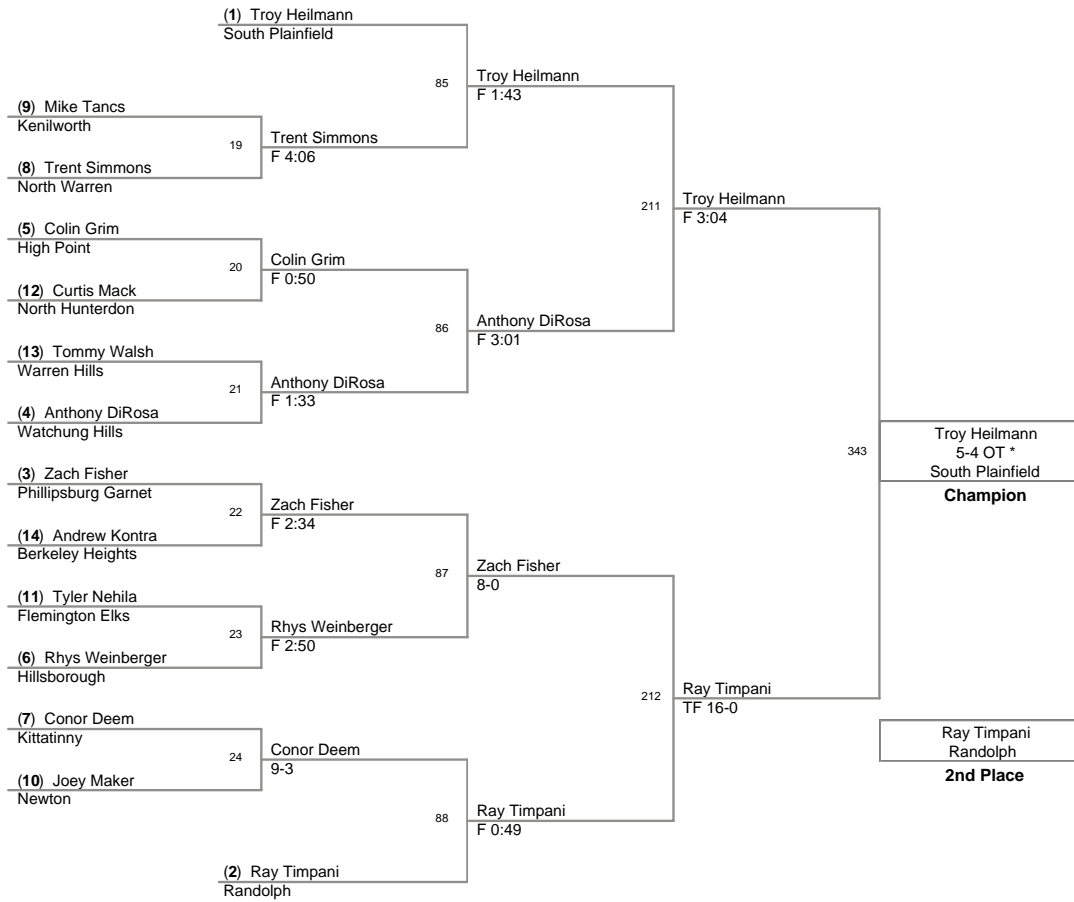

<b>Plc</b>	<b>Points</b>	<b>Team</b>	<b>CH</b>	<b>CONS</b>
1	227.0	South Plainfield	-	-
2	215.0	Phillipsburg Garnet	-	-
3	182.5	Kenilworth	-	-
4	149.5	Watchung Hills	-	-
5	135.5	Kittatinny	-	-
6	95.0	North Warren	-	-
7	93.0	Phillipsburg Grey	-	-
8	84.5	High Point	-	-
9	84.0	Hillsborough	-	-
10	75.5	Randolph	-	-
11	75.0	Newton	-	-
12	71.5	Flemington Elks	-	-
13	63.0	North Hunterdon	-	-
14	56.0	Westfield	-	-
15	55.5	Warren Hills	-	-
16	45.5	Del Val	-	-
17	36.0	Berkeley Heights	-	-
18	26.0	Voorhees	-	-
19	23.0	Lenape Valley	-	-

2008 NJGSWL  
Championships  
**240 Lbs**