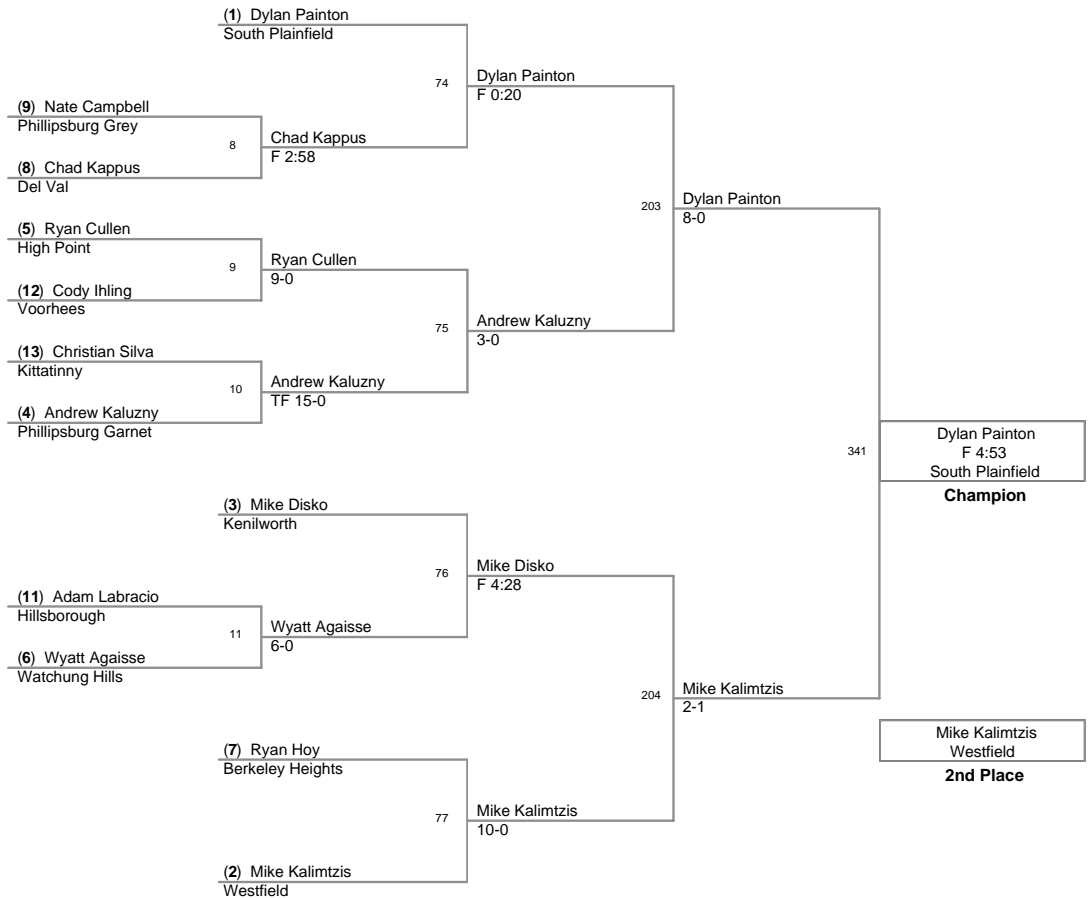

<b>Plc</b>	<b>Points</b>	<b>Team</b>	<b>CH</b>	<b>CONS</b>
1	227.0	South Plainfield	-	-
2	215.0	Phillipsburg Garnet	-	-
3	182.5	Kenilworth	-	-
4	149.5	Watchung Hills	-	-
5	135.5	Kittatinny	-	-
6	95.0	North Warren	-	-
7	93.0	Phillipsburg Grey	-	-
8	84.5	High Point	-	-
9	84.0	Hillsborough	-	-
10	75.5	Randolph	-	-
11	75.0	Newton	-	-
12	71.5	Flemington Elks	-	-
13	63.0	North Hunterdon	-	-
14	56.0	Westfield	-	-
15	55.5	Warren Hills	-	-
16	45.5	Del Val	-	-
17	36.0	Berkeley Heights	-	-
18	26.0	Voorhees	-	-
19	23.0	Lenape Valley	-	-

2008 NJGSWL  
Championships  
**240 Lbs**