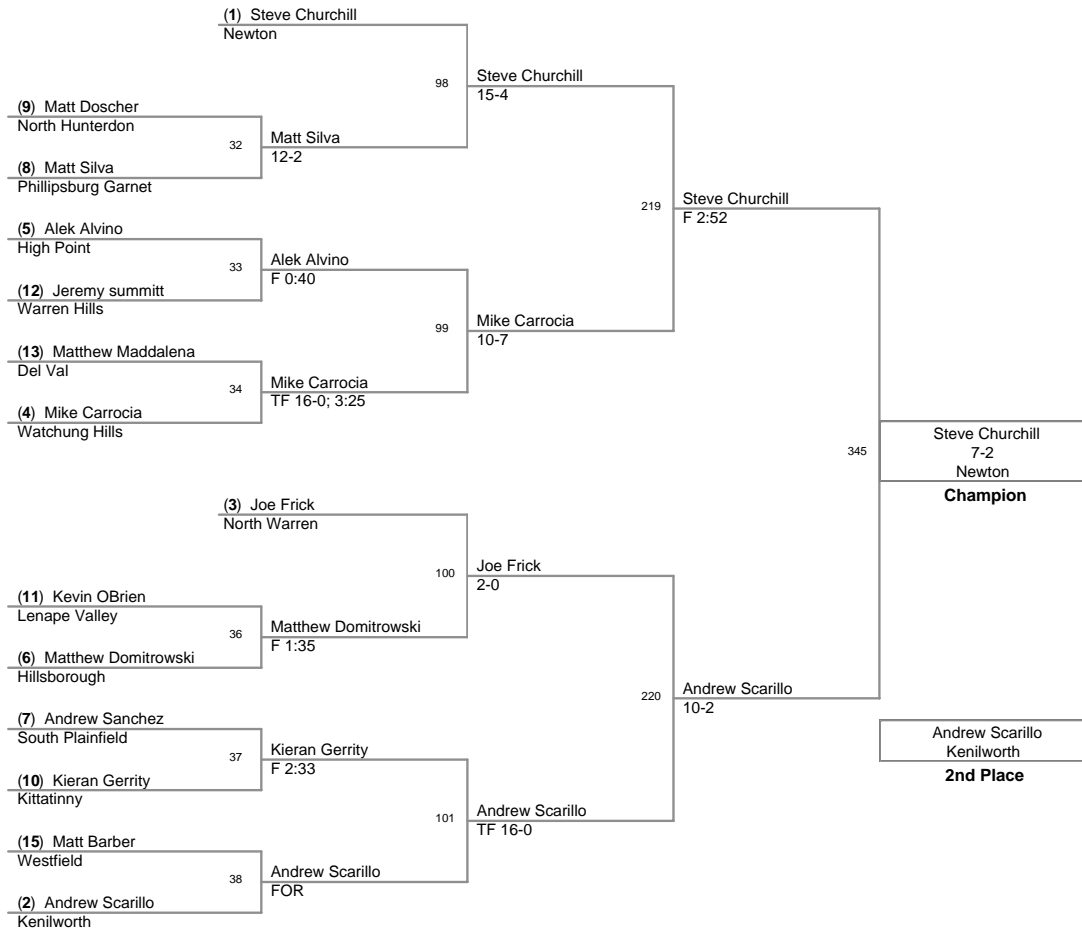

<b>Plc</b>	<b>Points</b>	<b>Team</b>	<b>CH</b>	<b>CONS</b>
1	227.0	South Plainfield	-	-
2	215.0	Phillipsburg Garnet	-	-
3	182.5	Kenilworth	-	-
4	149.5	Watchung Hills	-	-
5	135.5	Kittatinny	-	-
6	95.0	North Warren	-	-
7	93.0	Phillipsburg Grey	-	-
8	84.5	High Point	-	-
9	84.0	Hillsborough	-	-
10	75.5	Randolph	-	-
11	75.0	Newton	-	-
12	71.5	Flemington Elks	-	-
13	63.0	North Hunterdon	-	-
14	56.0	Westfield	-	-
15	55.5	Warren Hills	-	-
16	45.5	Del Val	-	-
17	36.0	Berkeley Heights	-	-
18	26.0	Voorhees	-	-
19	23.0	Lenape Valley	-	-

2008 NJGSWL  
Championships  
**240 Lbs**