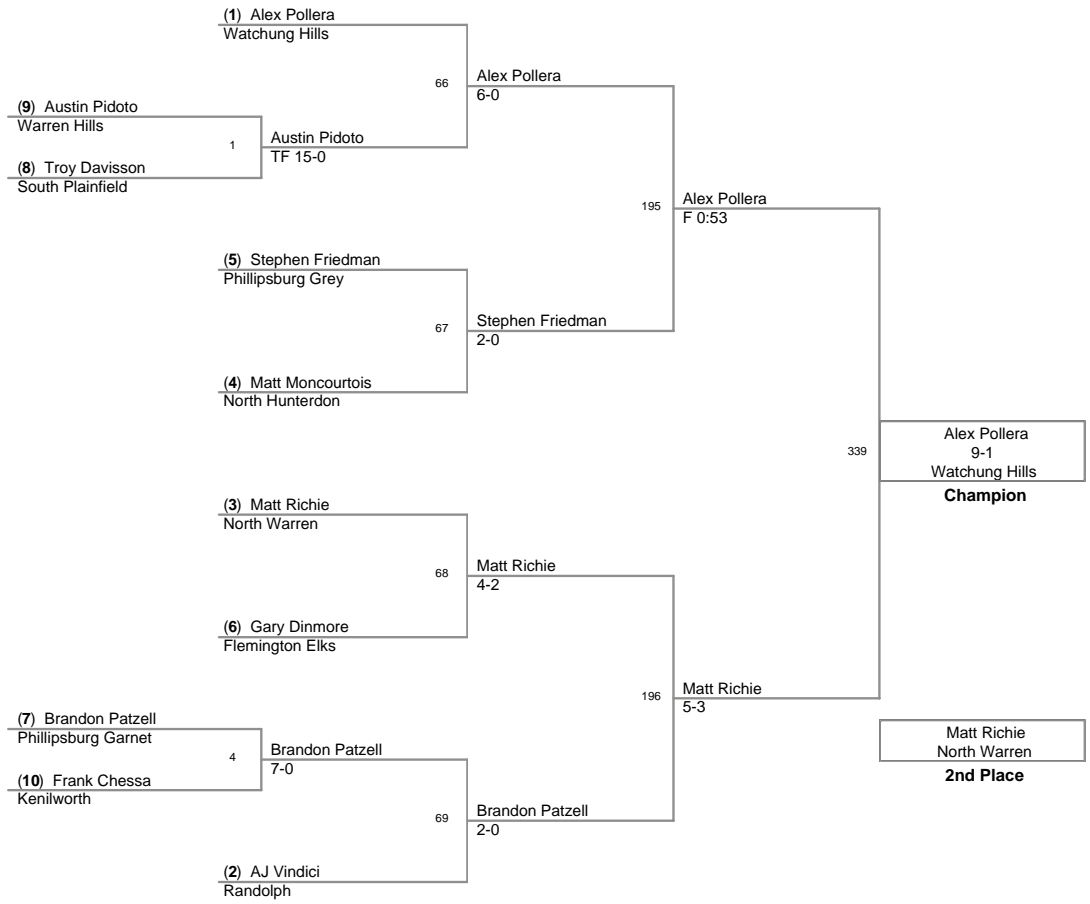

<b>Plc</b>	<b>Points</b>	<b>Team</b>	<b>CH</b>	<b>CONS</b>
1	227.0	South Plainfield	-	-
2	215.0	Phillipsburg Garnet	-	-
3	182.5	Kenilworth	-	-
4	149.5	Watchung Hills	-	-
5	135.5	Kittatinny	-	-
6	95.0	North Warren	-	-
7	93.0	Phillipsburg Grey	-	-
8	84.5	High Point	-	-
9	84.0	Hillsborough	-	-
10	75.5	Randolph	-	-
11	75.0	Newton	-	-
12	71.5	Flemington Elks	-	-
13	63.0	North Hunterdon	-	-
14	56.0	Westfield	-	-
15	55.5	Warren Hills	-	-
16	45.5	Del Val	-	-
17	36.0	Berkeley Heights	-	-
18	26.0	Voorhees	-	-
19	23.0	Lenape Valley	-	-

2008 NJGSWL  
Championships  
**240 Lbs**