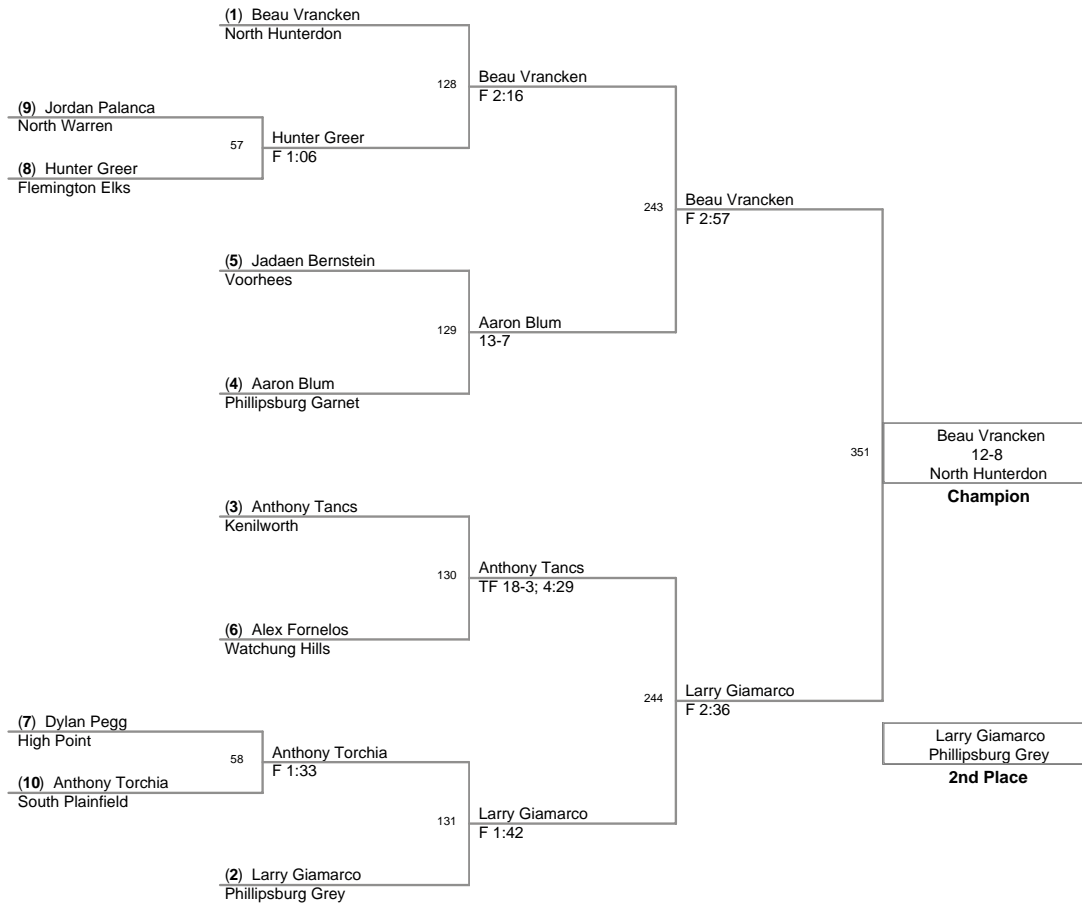

<b>Plc</b>	<b>Points</b>	<b>Team</b>	<b>CH</b>	<b>CONS</b>
1	227.0	South Plainfield	-	-
2	215.0	Phillipsburg Garnet	-	-
3	182.5	Kenilworth	-	-
4	149.5	Watchung Hills	-	-
5	135.5	Kittatinny	-	-
6	95.0	North Warren	-	-
7	93.0	Phillipsburg Grey	-	-
8	84.5	High Point	-	-
9	84.0	Hillsborough	-	-
10	75.5	Randolph	-	-
11	75.0	Newton	-	-
12	71.5	Flemington Elks	-	-
13	63.0	North Hunterdon	-	-
14	56.0	Westfield	-	-
15	55.5	Warren Hills	-	-
16	45.5	Del Val	-	-
17	36.0	Berkeley Heights	-	-
18	26.0	Voorhees	-	-
19	23.0	Lenape Valley	-	-

2008 NJGSWL  
Championships  
**240 Lbs**