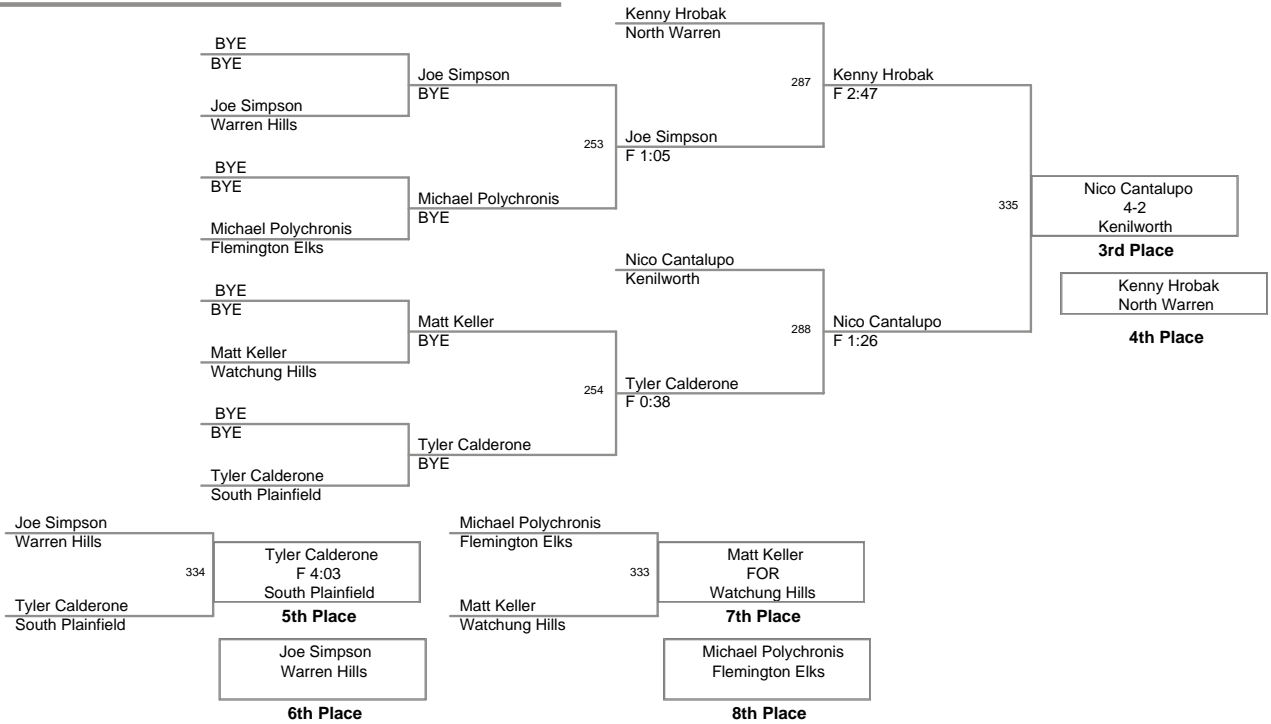

<b>Plc</b>	<b>Points</b>	<b>Team</b>	<b>CH</b>	<b>CONS</b>
1	227.0	South Plainfield	-	-
2	215.0	Phillipsburg Garnet	-	-
3	182.5	Kenilworth	-	-
4	149.5	Watchung Hills	-	-
5	135.5	Kittatinny	-	-
6	95.0	North Warren	-	-
7	93.0	Phillipsburg Grey	-	-
8	84.5	High Point	-	-
9	84.0	Hillsborough	-	-
10	75.5	Randolph	-	-
11	75.0	Newton	-	-
12	71.5	Flemington Elks	-	-
13	63.0	North Hunterdon	-	-
14	56.0	Westfield	-	-
15	55.5	Warren Hills	-	-
16	45.5	Del Val	-	-
17	36.0	Berkeley Heights	-	-
18	26.0	Voorhees	-	-
19	23.0	Lenape Valley	-	-

2008 NJGSWL  
Championships  
**240 Lbs**