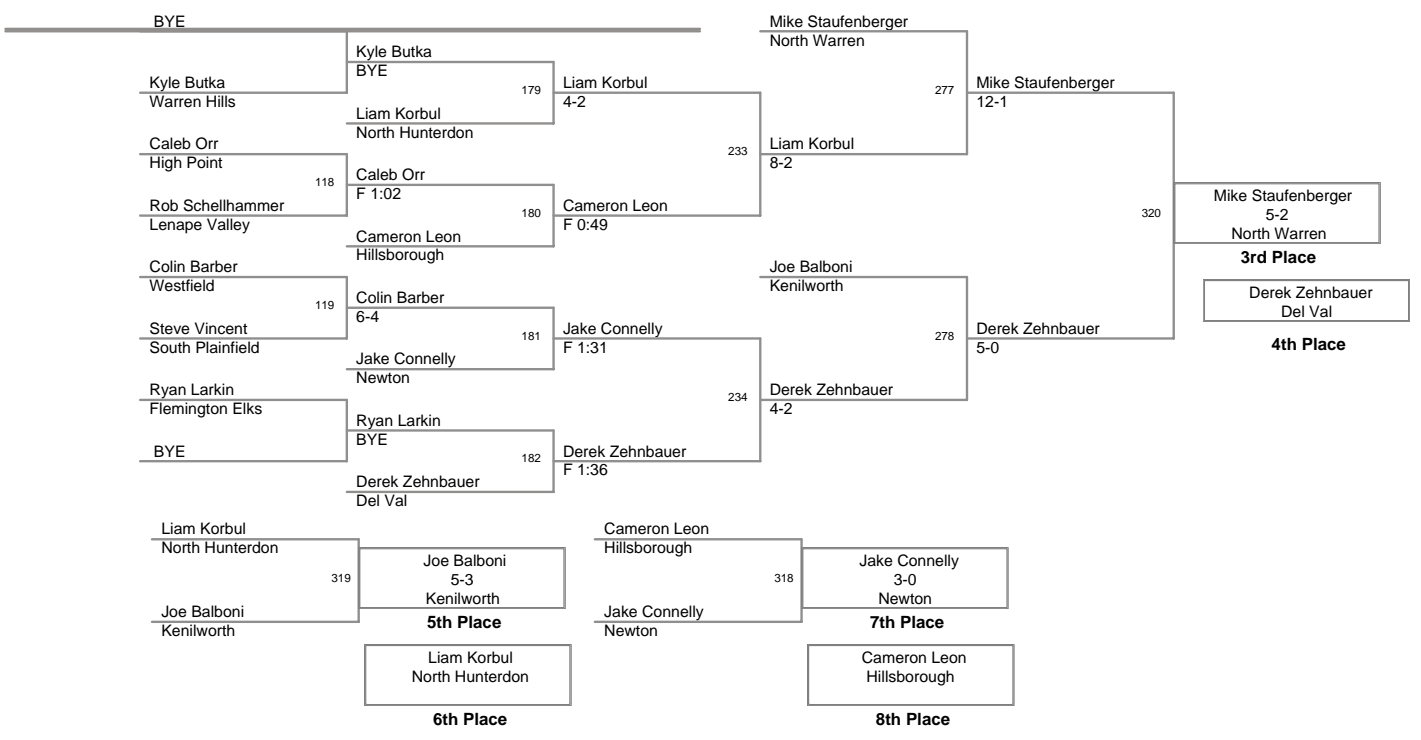

<b>Plc</b>	<b>Points</b>	<b>Team</b>	<b>CH</b>	<b>CONS</b>
1	227.0	South Plainfield	-	-
2	215.0	Phillipsburg Garnet	-	-
3	182.5	Kenilworth	-	-
4	149.5	Watchung Hills	-	-
5	135.5	Kittatinny	-	-
6	95.0	North Warren	-	-
7	93.0	Phillipsburg Grey	-	-
8	84.5	High Point	-	-
9	84.0	Hillsborough	-	-
10	75.5	Randolph	-	-
11	75.0	Newton	-	-
12	71.5	Flemington Elks	-	-
13	63.0	North Hunterdon	-	-
14	56.0	Westfield	-	-
15	55.5	Warren Hills	-	-
16	45.5	Del Val	-	-
17	36.0	Berkeley Heights	-	-
18	26.0	Voorhees	-	-
19	23.0	Lenape Valley	-	-

2008 NJGSWL  
Championships  
**240 Lbs**