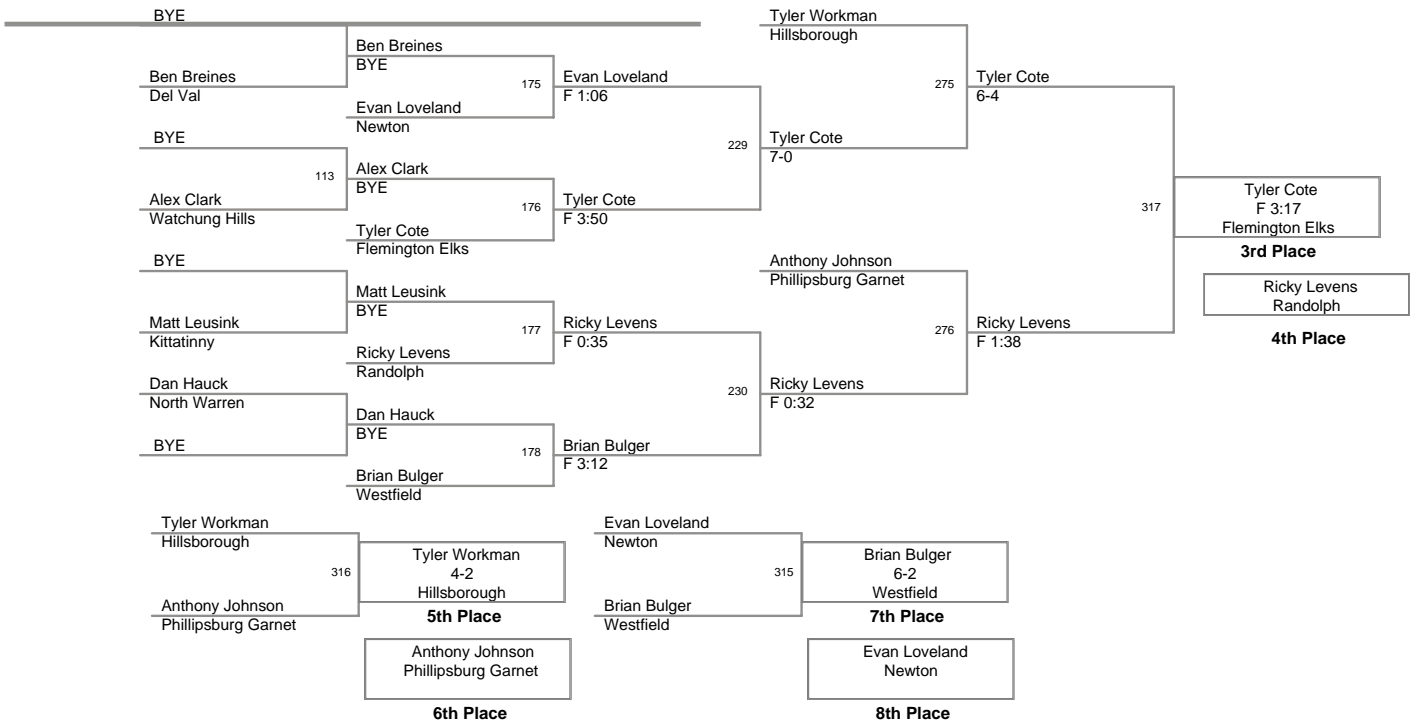

<b>Plc</b>	<b>Points</b>	<b>Team</b>	<b>CH</b>	<b>CONS</b>
1	227.0	South Plainfield	-	-
2	215.0	Phillipsburg Garnet	-	-
3	182.5	Kenilworth	-	-
4	149.5	Watchung Hills	-	-
5	135.5	Kittatinny	-	-
6	95.0	North Warren	-	-
7	93.0	Phillipsburg Grey	-	-
8	84.5	High Point	-	-
9	84.0	Hillsborough	-	-
10	75.5	Randolph	-	-
11	75.0	Newton	-	-
12	71.5	Flemington Elks	-	-
13	63.0	North Hunterdon	-	-
14	56.0	Westfield	-	-
15	55.5	Warren Hills	-	-
16	45.5	Del Val	-	-
17	36.0	Berkeley Heights	-	-
18	26.0	Voorhees	-	-
19	23.0	Lenape Valley	-	-

2008 NJGSWL  
Championships  
**240 Lbs**