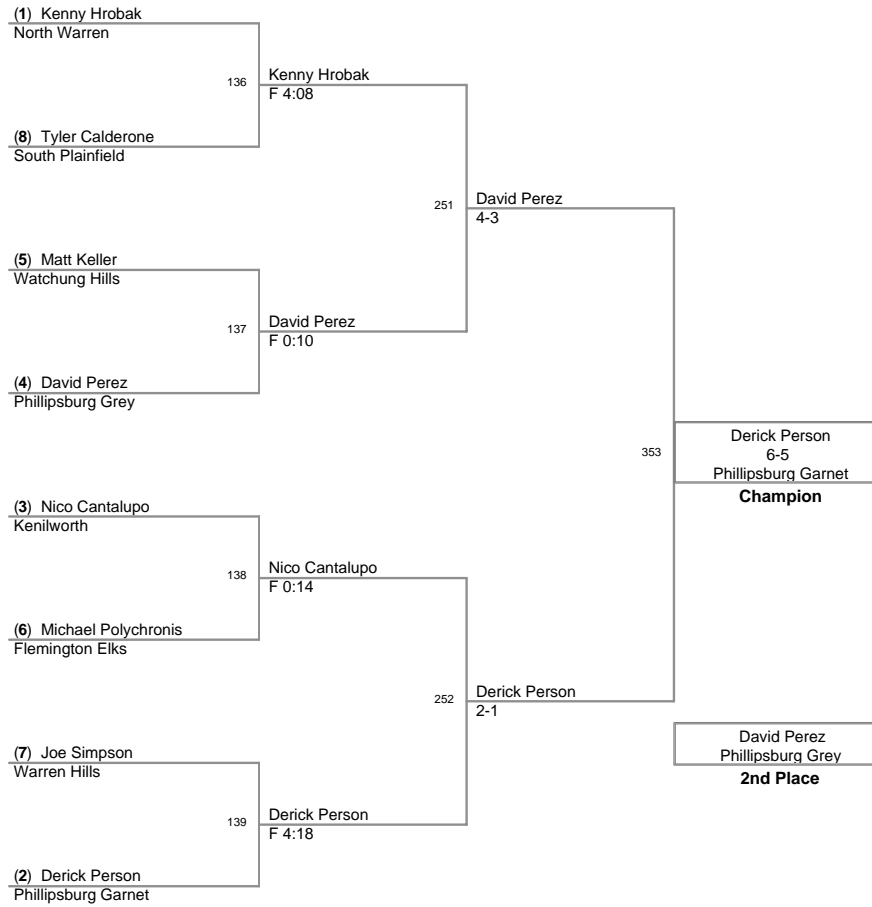

<b>Plc</b>	<b>Points</b>	<b>Team</b>	<b>CH</b>	<b>CONS</b>
1	227.0	South Plainfield	-	-
2	215.0	Phillipsburg Garnet	-	-
3	182.5	Kenilworth	-	-
4	149.5	Watchung Hills	-	-
5	135.5	Kittatinny	-	-
6	95.0	North Warren	-	-
7	93.0	Phillipsburg Grey	-	-
8	84.5	High Point	-	-
9	84.0	Hillsborough	-	-
10	75.5	Randolph	-	-
11	75.0	Newton	-	-
12	71.5	Flemington Elks	-	-
13	63.0	North Hunterdon	-	-
14	56.0	Westfield	-	-
15	55.5	Warren Hills	-	-
16	45.5	Del Val	-	-
17	36.0	Berkeley Heights	-	-
18	26.0	Voorhees	-	-
19	23.0	Lenape Valley	-	-

2008 NJGSWL  
Championships  
**240 Lbs**