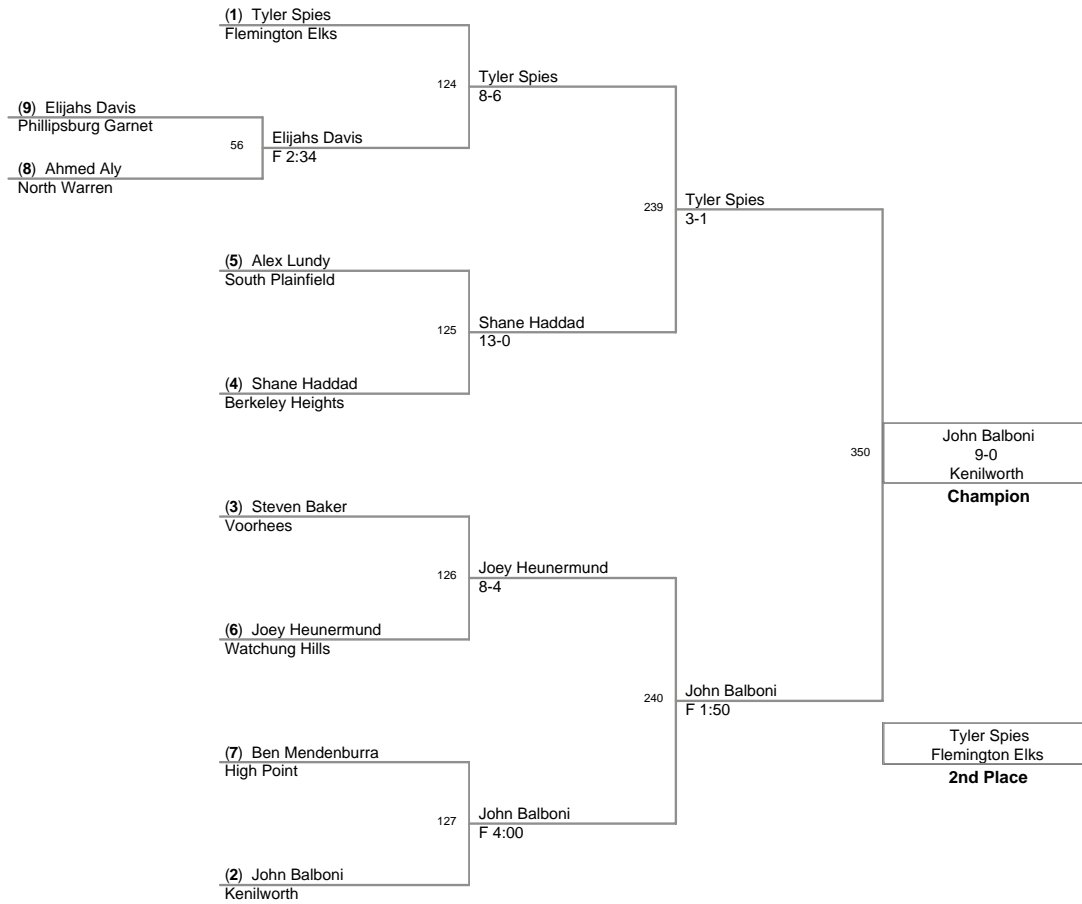

<b>Plc</b>	<b>Points</b>	<b>Team</b>	<b>CH</b>	<b>CONS</b>
1	227.0	South Plainfield	-	-
2	215.0	Phillipsburg Garnet	-	-
3	182.5	Kenilworth	-	-
4	149.5	Watchung Hills	-	-
5	135.5	Kittatinny	-	-
6	95.0	North Warren	-	-
7	93.0	Phillipsburg Grey	-	-
8	84.5	High Point	-	-
9	84.0	Hillsborough	-	-
10	75.5	Randolph	-	-
11	75.0	Newton	-	-
12	71.5	Flemington Elks	-	-
13	63.0	North Hunterdon	-	-
14	56.0	Westfield	-	-
15	55.5	Warren Hills	-	-
16	45.5	Del Val	-	-
17	36.0	Berkeley Heights	-	-
18	26.0	Voorhees	-	-
19	23.0	Lenape Valley	-	-

2008 NJGSWL  
Championships  
**240 Lbs**