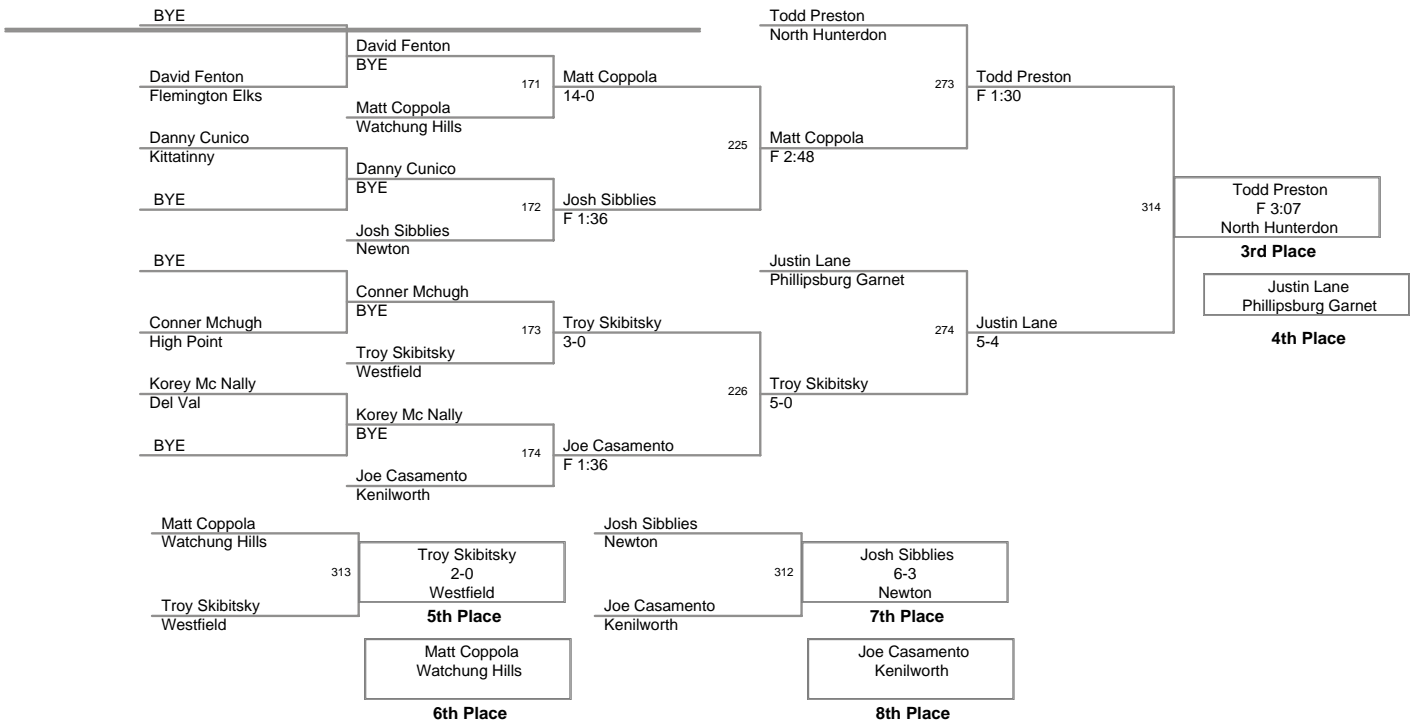

<b>Plc</b>	<b>Points</b>	<b>Team</b>	<b>CH</b>	<b>CONS</b>
1	227.0	South Plainfield	-	-
2	215.0	Phillipsburg Garnet	-	-
3	182.5	Kenilworth	-	-
4	149.5	Watchung Hills	-	-
5	135.5	Kittatinny	-	-
6	95.0	North Warren	-	-
7	93.0	Phillipsburg Grey	-	-
8	84.5	High Point	-	-
9	84.0	Hillsborough	-	-
10	75.5	Randolph	-	-
11	75.0	Newton	-	-
12	71.5	Flemington Elks	-	-
13	63.0	North Hunterdon	-	-
14	56.0	Westfield	-	-
15	55.5	Warren Hills	-	-
16	45.5	Del Val	-	-
17	36.0	Berkeley Heights	-	-
18	26.0	Voorhees	-	-
19	23.0	Lenape Valley	-	-

2008 NJGSWL  
Championships  
**240 Lbs**