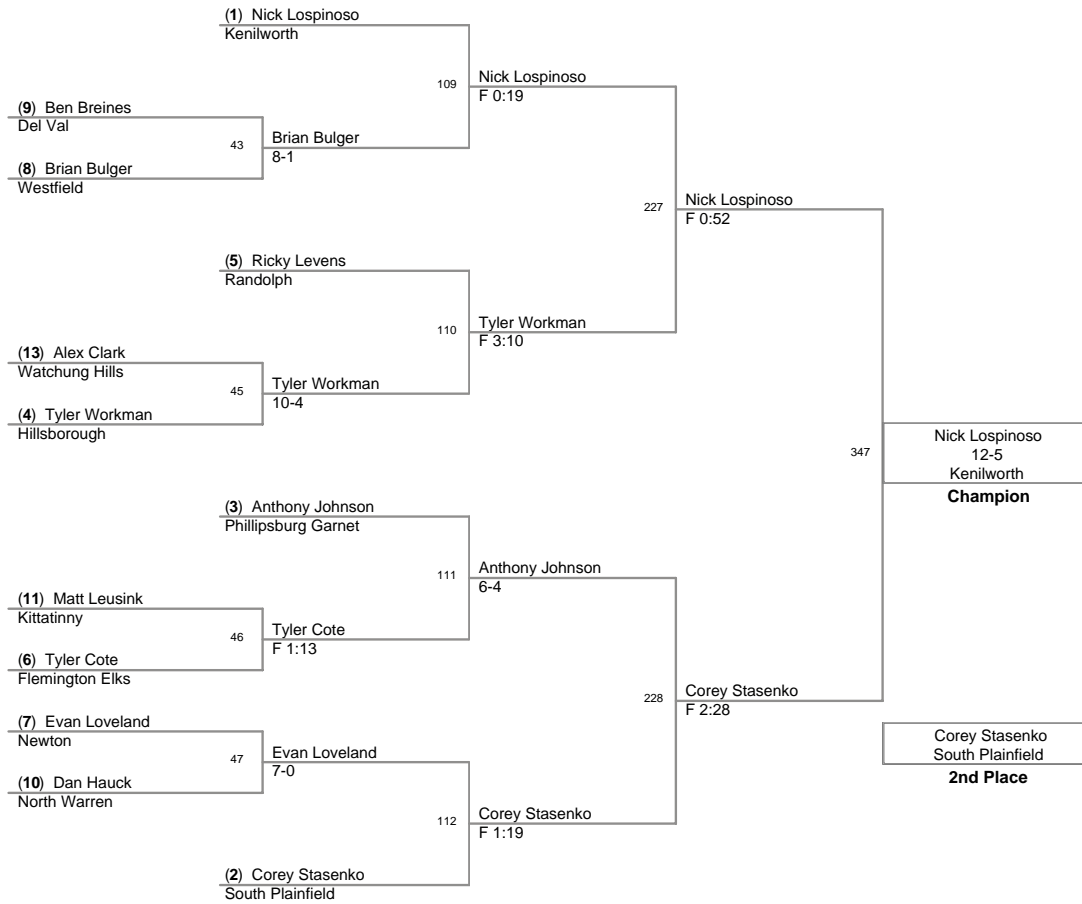

<b>Plc</b>	<b>Points</b>	<b>Team</b>	<b>CH</b>	<b>CONS</b>
1	227.0	South Plainfield	-	-
2	215.0	Phillipsburg Garnet	-	-
3	182.5	Kenilworth	-	-
4	149.5	Watchung Hills	-	-
5	135.5	Kittatinny	-	-
6	95.0	North Warren	-	-
7	93.0	Phillipsburg Grey	-	-
8	84.5	High Point	-	-
9	84.0	Hillsborough	-	-
10	75.5	Randolph	-	-
11	75.0	Newton	-	-
12	71.5	Flemington Elks	-	-
13	63.0	North Hunterdon	-	-
14	56.0	Westfield	-	-
15	55.5	Warren Hills	-	-
16	45.5	Del Val	-	-
17	36.0	Berkeley Heights	-	-
18	26.0	Voorhees	-	-
19	23.0	Lenape Valley	-	-

2008 NJGSWL  
Championships  
**240 Lbs**