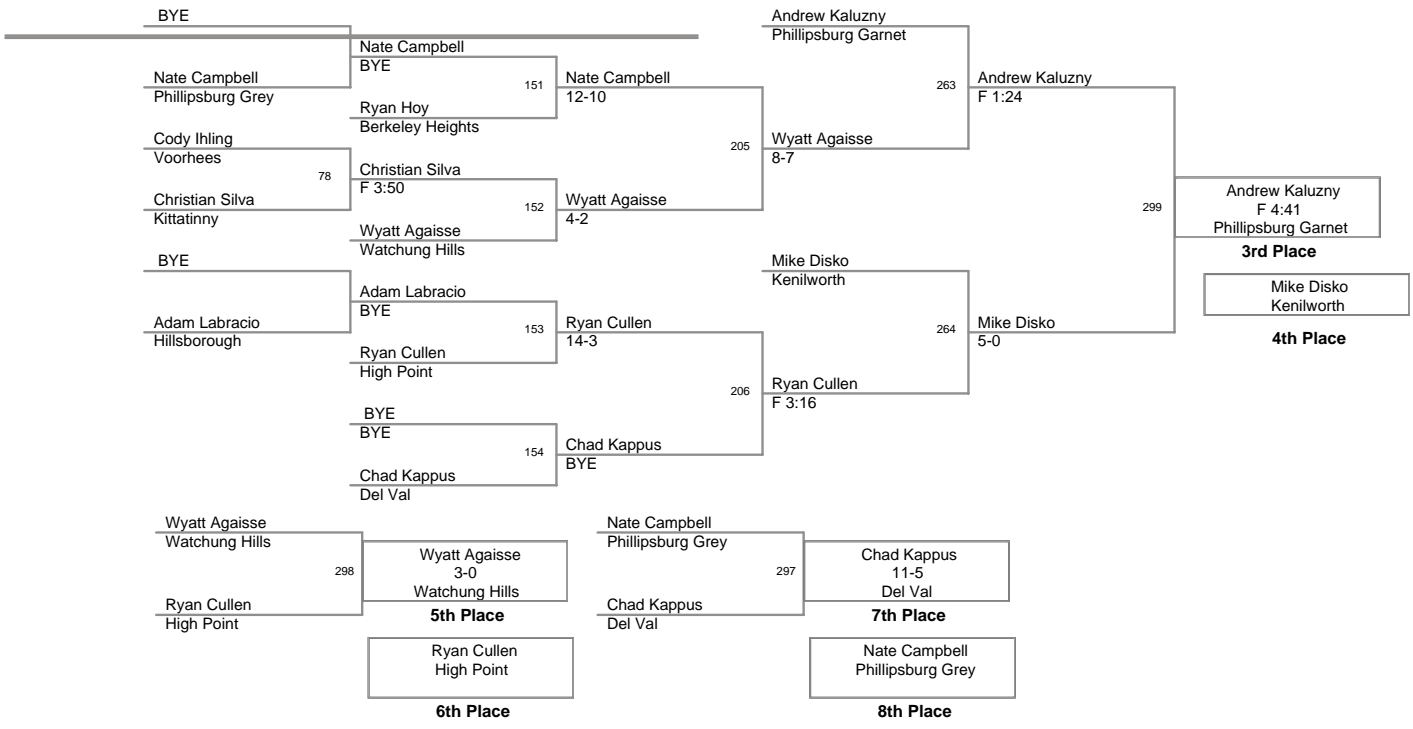

<b>Plc</b>	<b>Points</b>	<b>Team</b>	<b>CH</b>	<b>CONS</b>
1	227.0	South Plainfield	-	-
2	215.0	Phillipsburg Garnet	-	-
3	182.5	Kenilworth	-	-
4	149.5	Watchung Hills	-	-
5	135.5	Kittatinny	-	-
6	95.0	North Warren	-	-
7	93.0	Phillipsburg Grey	-	-
8	84.5	High Point	-	-
9	84.0	Hillsborough	-	-
10	75.5	Randolph	-	-
11	75.0	Newton	-	-
12	71.5	Flemington Elks	-	-
13	63.0	North Hunterdon	-	-
14	56.0	Westfield	-	-
15	55.5	Warren Hills	-	-
16	45.5	Del Val	-	-
17	36.0	Berkeley Heights	-	-
18	26.0	Voorhees	-	-
19	23.0	Lenape Valley	-	-

2008 NJGSWL  
Championships  
**240 Lbs**