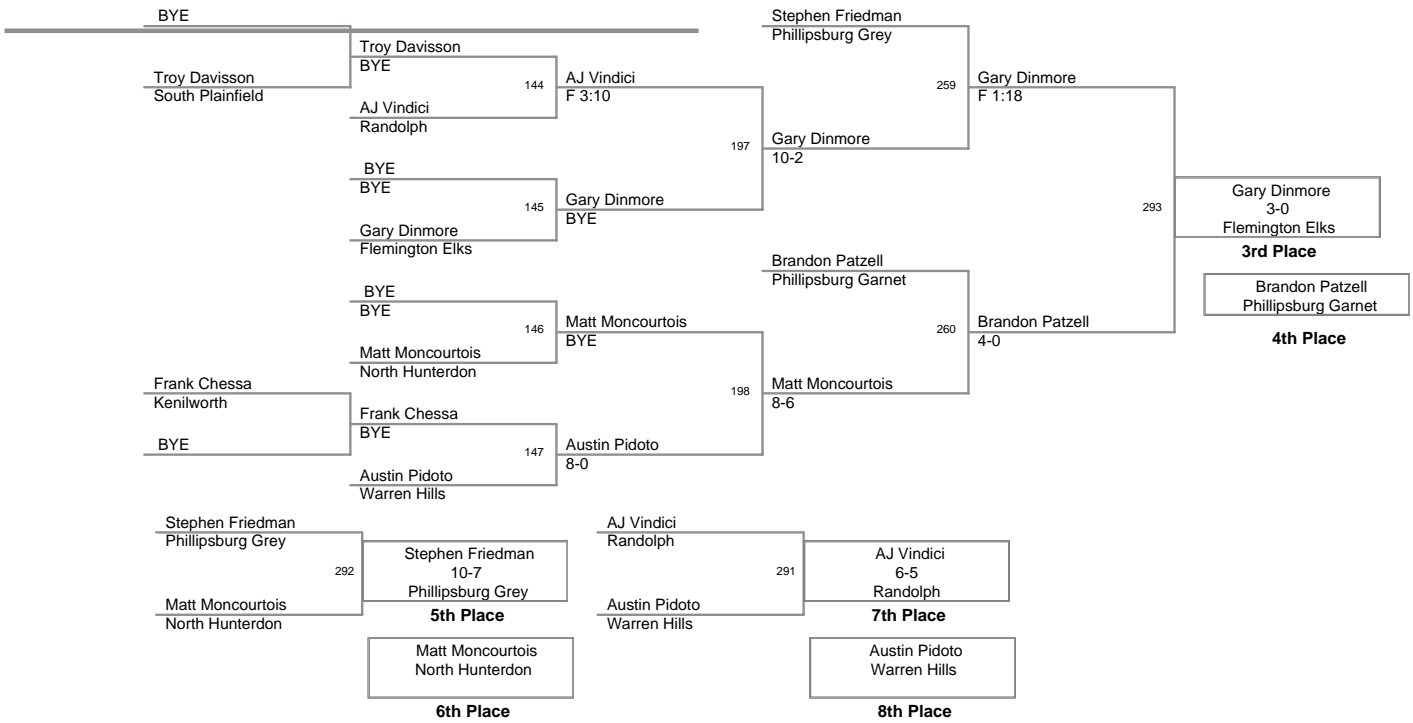

<b>Plc</b>	<b>Points</b>	<b>Team</b>	<b>CH</b>	<b>CONS</b>
1	227.0	South Plainfield	-	-
2	215.0	Phillipsburg Garnet	-	-
3	182.5	Kenilworth	-	-
4	149.5	Watchung Hills	-	-
5	135.5	Kittatinny	-	-
6	95.0	North Warren	-	-
7	93.0	Phillipsburg Grey	-	-
8	84.5	High Point	-	-
9	84.0	Hillsborough	-	-
10	75.5	Randolph	-	-
11	75.0	Newton	-	-
12	71.5	Flemington Elks	-	-
13	63.0	North Hunterdon	-	-
14	56.0	Westfield	-	-
15	55.5	Warren Hills	-	-
16	45.5	Del Val	-	-
17	36.0	Berkeley Heights	-	-
18	26.0	Voorhees	-	-
19	23.0	Lenape Valley	-	-

2008 NJGSWL  
Championships  
**240 Lbs**