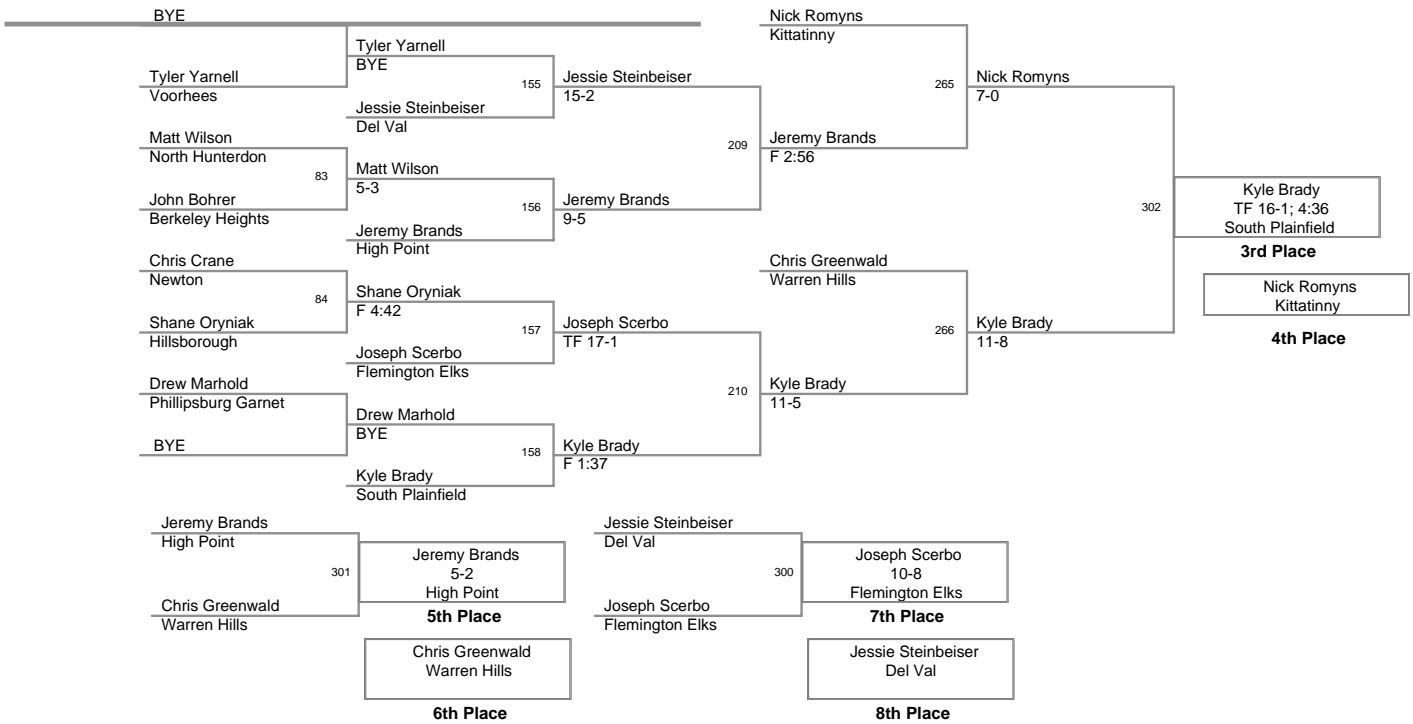

<b>Plc</b>	<b>Points</b>	<b>Team</b>	<b>CH</b>	<b>CONS</b>
1	227.0	South Plainfield	-	-
2	215.0	Phillipsburg Garnet	-	-
3	182.5	Kenilworth	-	-
4	149.5	Watchung Hills	-	-
5	135.5	Kittatinny	-	-
6	95.0	North Warren	-	-
7	93.0	Phillipsburg Grey	-	-
8	84.5	High Point	-	-
9	84.0	Hillsborough	-	-
10	75.5	Randolph	-	-
11	75.0	Newton	-	-
12	71.5	Flemington Elks	-	-
13	63.0	North Hunterdon	-	-
14	56.0	Westfield	-	-
15	55.5	Warren Hills	-	-
16	45.5	Del Val	-	-
17	36.0	Berkeley Heights	-	-
18	26.0	Voorhees	-	-
19	23.0	Lenape Valley	-	-

2008 NJGSWL  
Championships  
**240 Lbs**