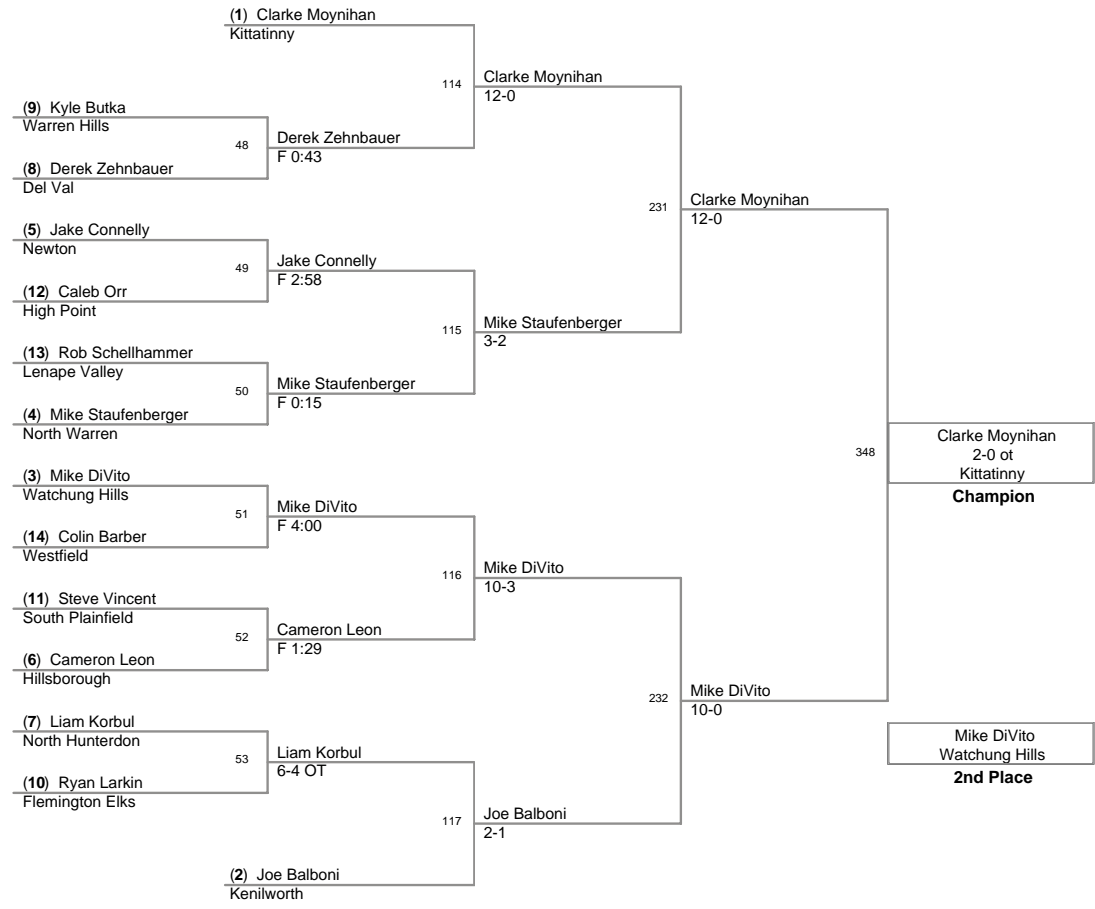

<b>Plc</b>	<b>Points</b>	<b>Team</b>	<b>CH</b>	<b>CONS</b>
1	227.0	South Plainfield	-	-
2	215.0	Phillipsburg Garnet	-	-
3	182.5	Kenilworth	-	-
4	149.5	Watchung Hills	-	-
5	135.5	Kittatinny	-	-
6	95.0	North Warren	-	-
7	93.0	Phillipsburg Grey	-	-
8	84.5	High Point	-	-
9	84.0	Hillsborough	-	-
10	75.5	Randolph	-	-
11	75.0	Newton	-	-
12	71.5	Flemington Elks	-	-
13	63.0	North Hunterdon	-	-
14	56.0	Westfield	-	-
15	55.5	Warren Hills	-	-
16	45.5	Del Val	-	-
17	36.0	Berkeley Heights	-	-
18	26.0	Voorhees	-	-
19	23.0	Lenape Valley	-	-

2008 NJGSWL  
Championships  
**240 Lbs**